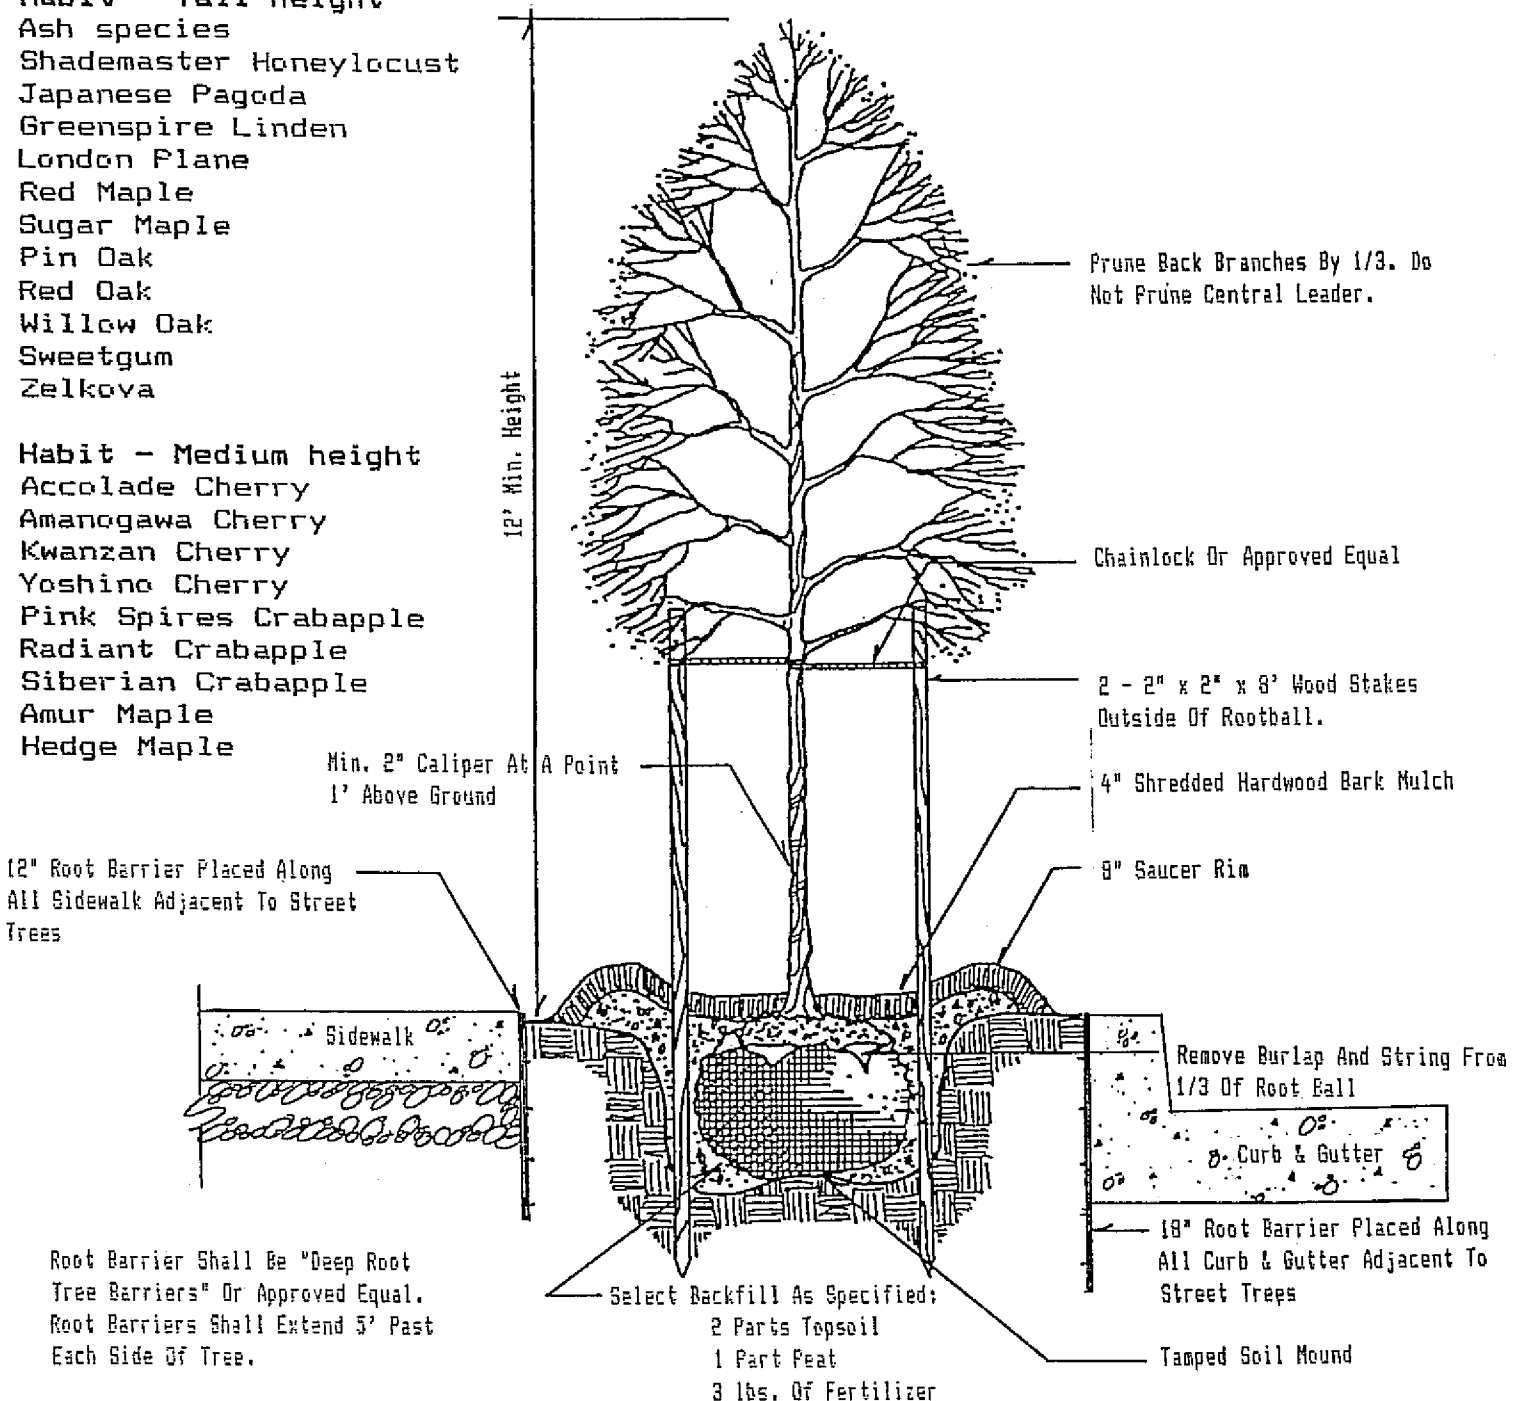

Approved Species

Habit - Tall height

- Ash species
- Shademaster Honeylocust
- Japanese Pagoda
- Greenspire Linden
- London Plane
- Red Maple
- Sugar Maple
- Pin Oak
- Red Oak
- Willow Oak
- Sweetgum
- Zelkova

Habit - Medium height

- Accolade Cherry
- Amanogawa Cherry
- Kwanzan Cherry
- Yoshino Cherry
- Pink Spires Crabapple
- Radiant Crabapple
- Siberian Crabapple
- Amur Maple
- Hedge Maple

SHADE TREE PLANTING DETAIL