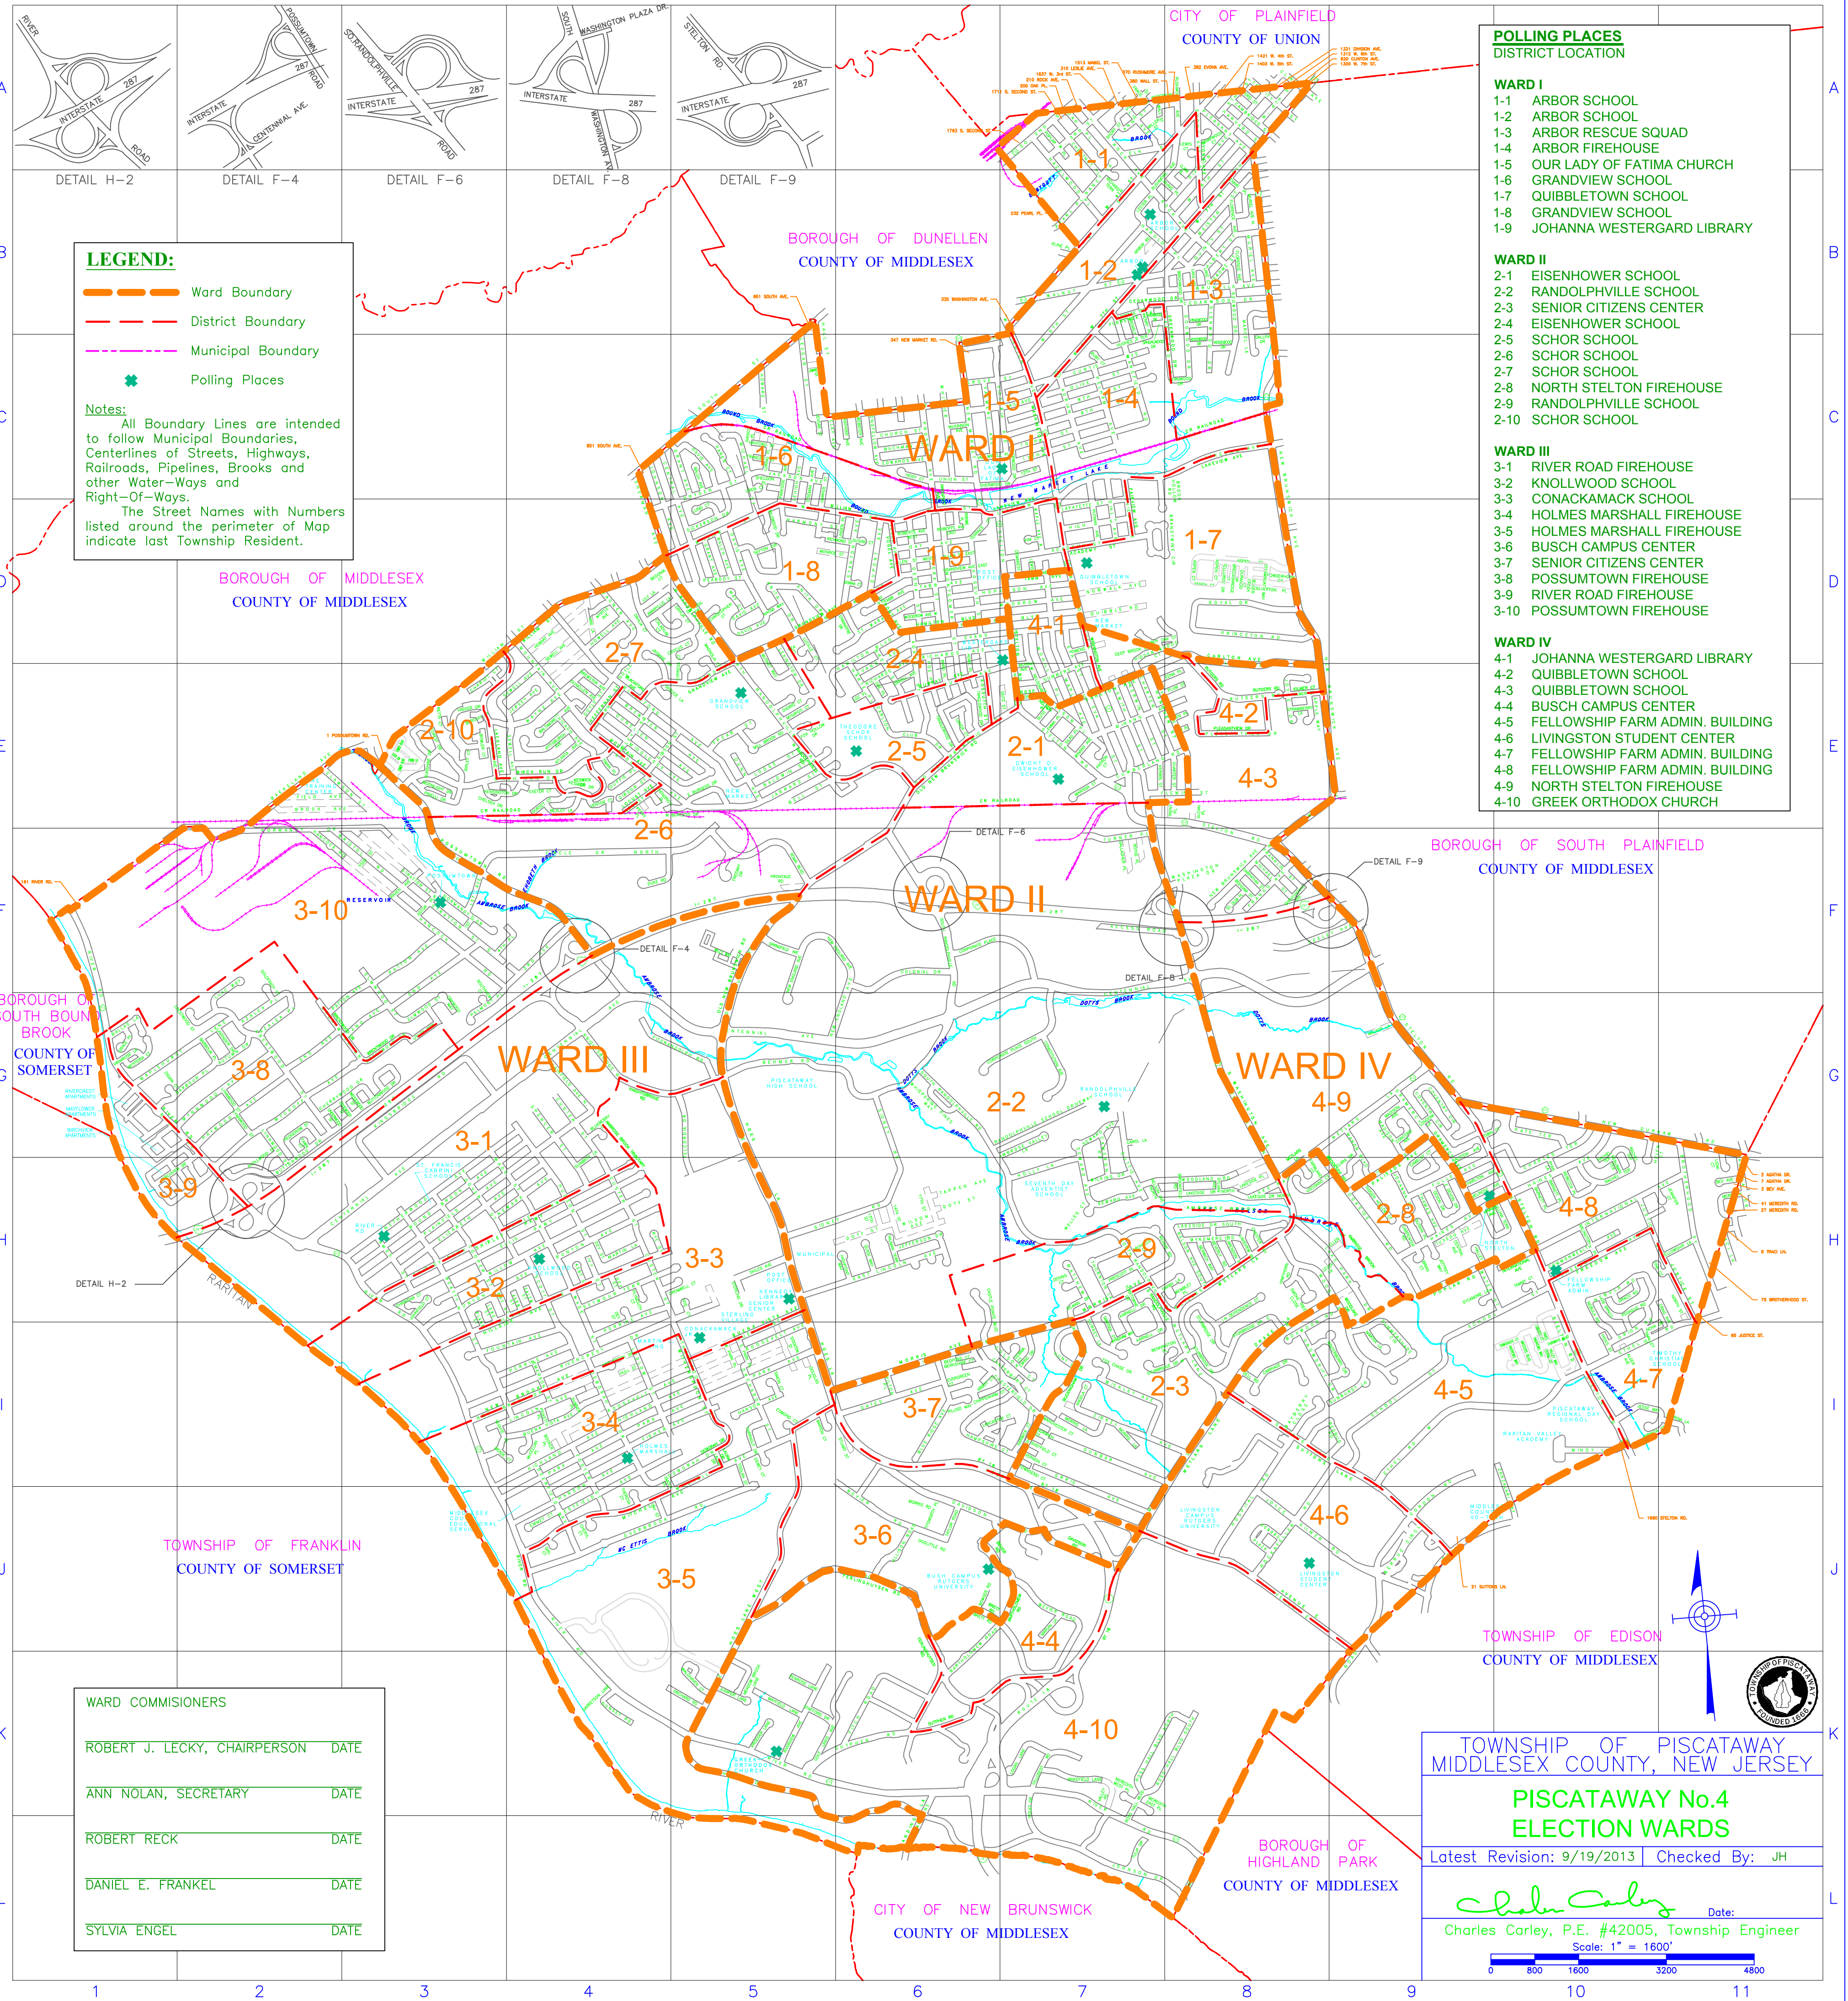

STREET INDEX

Table listing street names and their corresponding grid coordinates (e.g., A-1, B-2, C-3) for the Piscataway No. 4 Election Wards.

- POLLING PLACES DISTRICT LOCATION
WARD I: ARBOR SCHOOL, ARBOR SCHOOL, ARBOR RESCUE SQUAD, ARBOR FIREHOUSE, OUR LADY OF FATIMA CHURCH, GRANDVIEW SCHOOL, QUIBBLETOWN SCHOOL, JOHANNA WESTERGARD LIBRARY
WARD II: EISENHOWER SCHOOL, RANDOLPHVILLE SCHOOL, SENIOR CITIZENS CENTER, EISENHOWER SCHOOL, SCHOR SCHOOL, SCHOR SCHOOL, NORTH STELTON FIREHOUSE, RANDOLPHVILLE SCHOOL, SCHOR SCHOOL
WARD III: RIVER ROAD FIREHOUSE, KNOLLWOOD SCHOOL, CONACKAMACK SCHOOL, HOLMES MARSHALL FIREHOUSE, BUSCH CAMPUS CENTER, SENIOR CITIZENS CENTER, POSSUMTOWN FIREHOUSE, RIVER ROAD FIREHOUSE
WARD IV: JOHANNA WESTERGARD LIBRARY, QUIBBLETOWN SCHOOL, QUIBBLETOWN SCHOOL, FELLOWSHIP FARM ADMIN. BUILDING, LIVINGSTON STUDENT CENTER, FELLOWSHIP FARM ADMIN. BUILDING, FELLOWSHIP FARM ADMIN. BUILDING, NORTH STELTON FIREHOUSE, GREEK ORTHODOX CHURCH

LEGEND:
Ward Boundary (dashed orange line)
District Boundary (dashed red line)
Municipal Boundary (dashed purple line)
Polling Places (green star)
Notes: All Boundary Lines are intended to follow Municipal Boundaries, Centerlines of Streets, Highways, Railroads, Pipelines, Brooks and other Water-Ways and Right-Of-Ways. The Street Names with Numbers listed around the perimeter of Map indicate last Township Resident.

TOWNSHIP OF PISCATAWAY MIDDLESEX COUNTY, NEW JERSEY
PISCATAWAY No.4 ELECTION WARDS
Latest Revision: 9/19/2013 Checked By: JH
Charles Carley, P.E. #42005, Township Engineer
Scale: 1" = 1600'