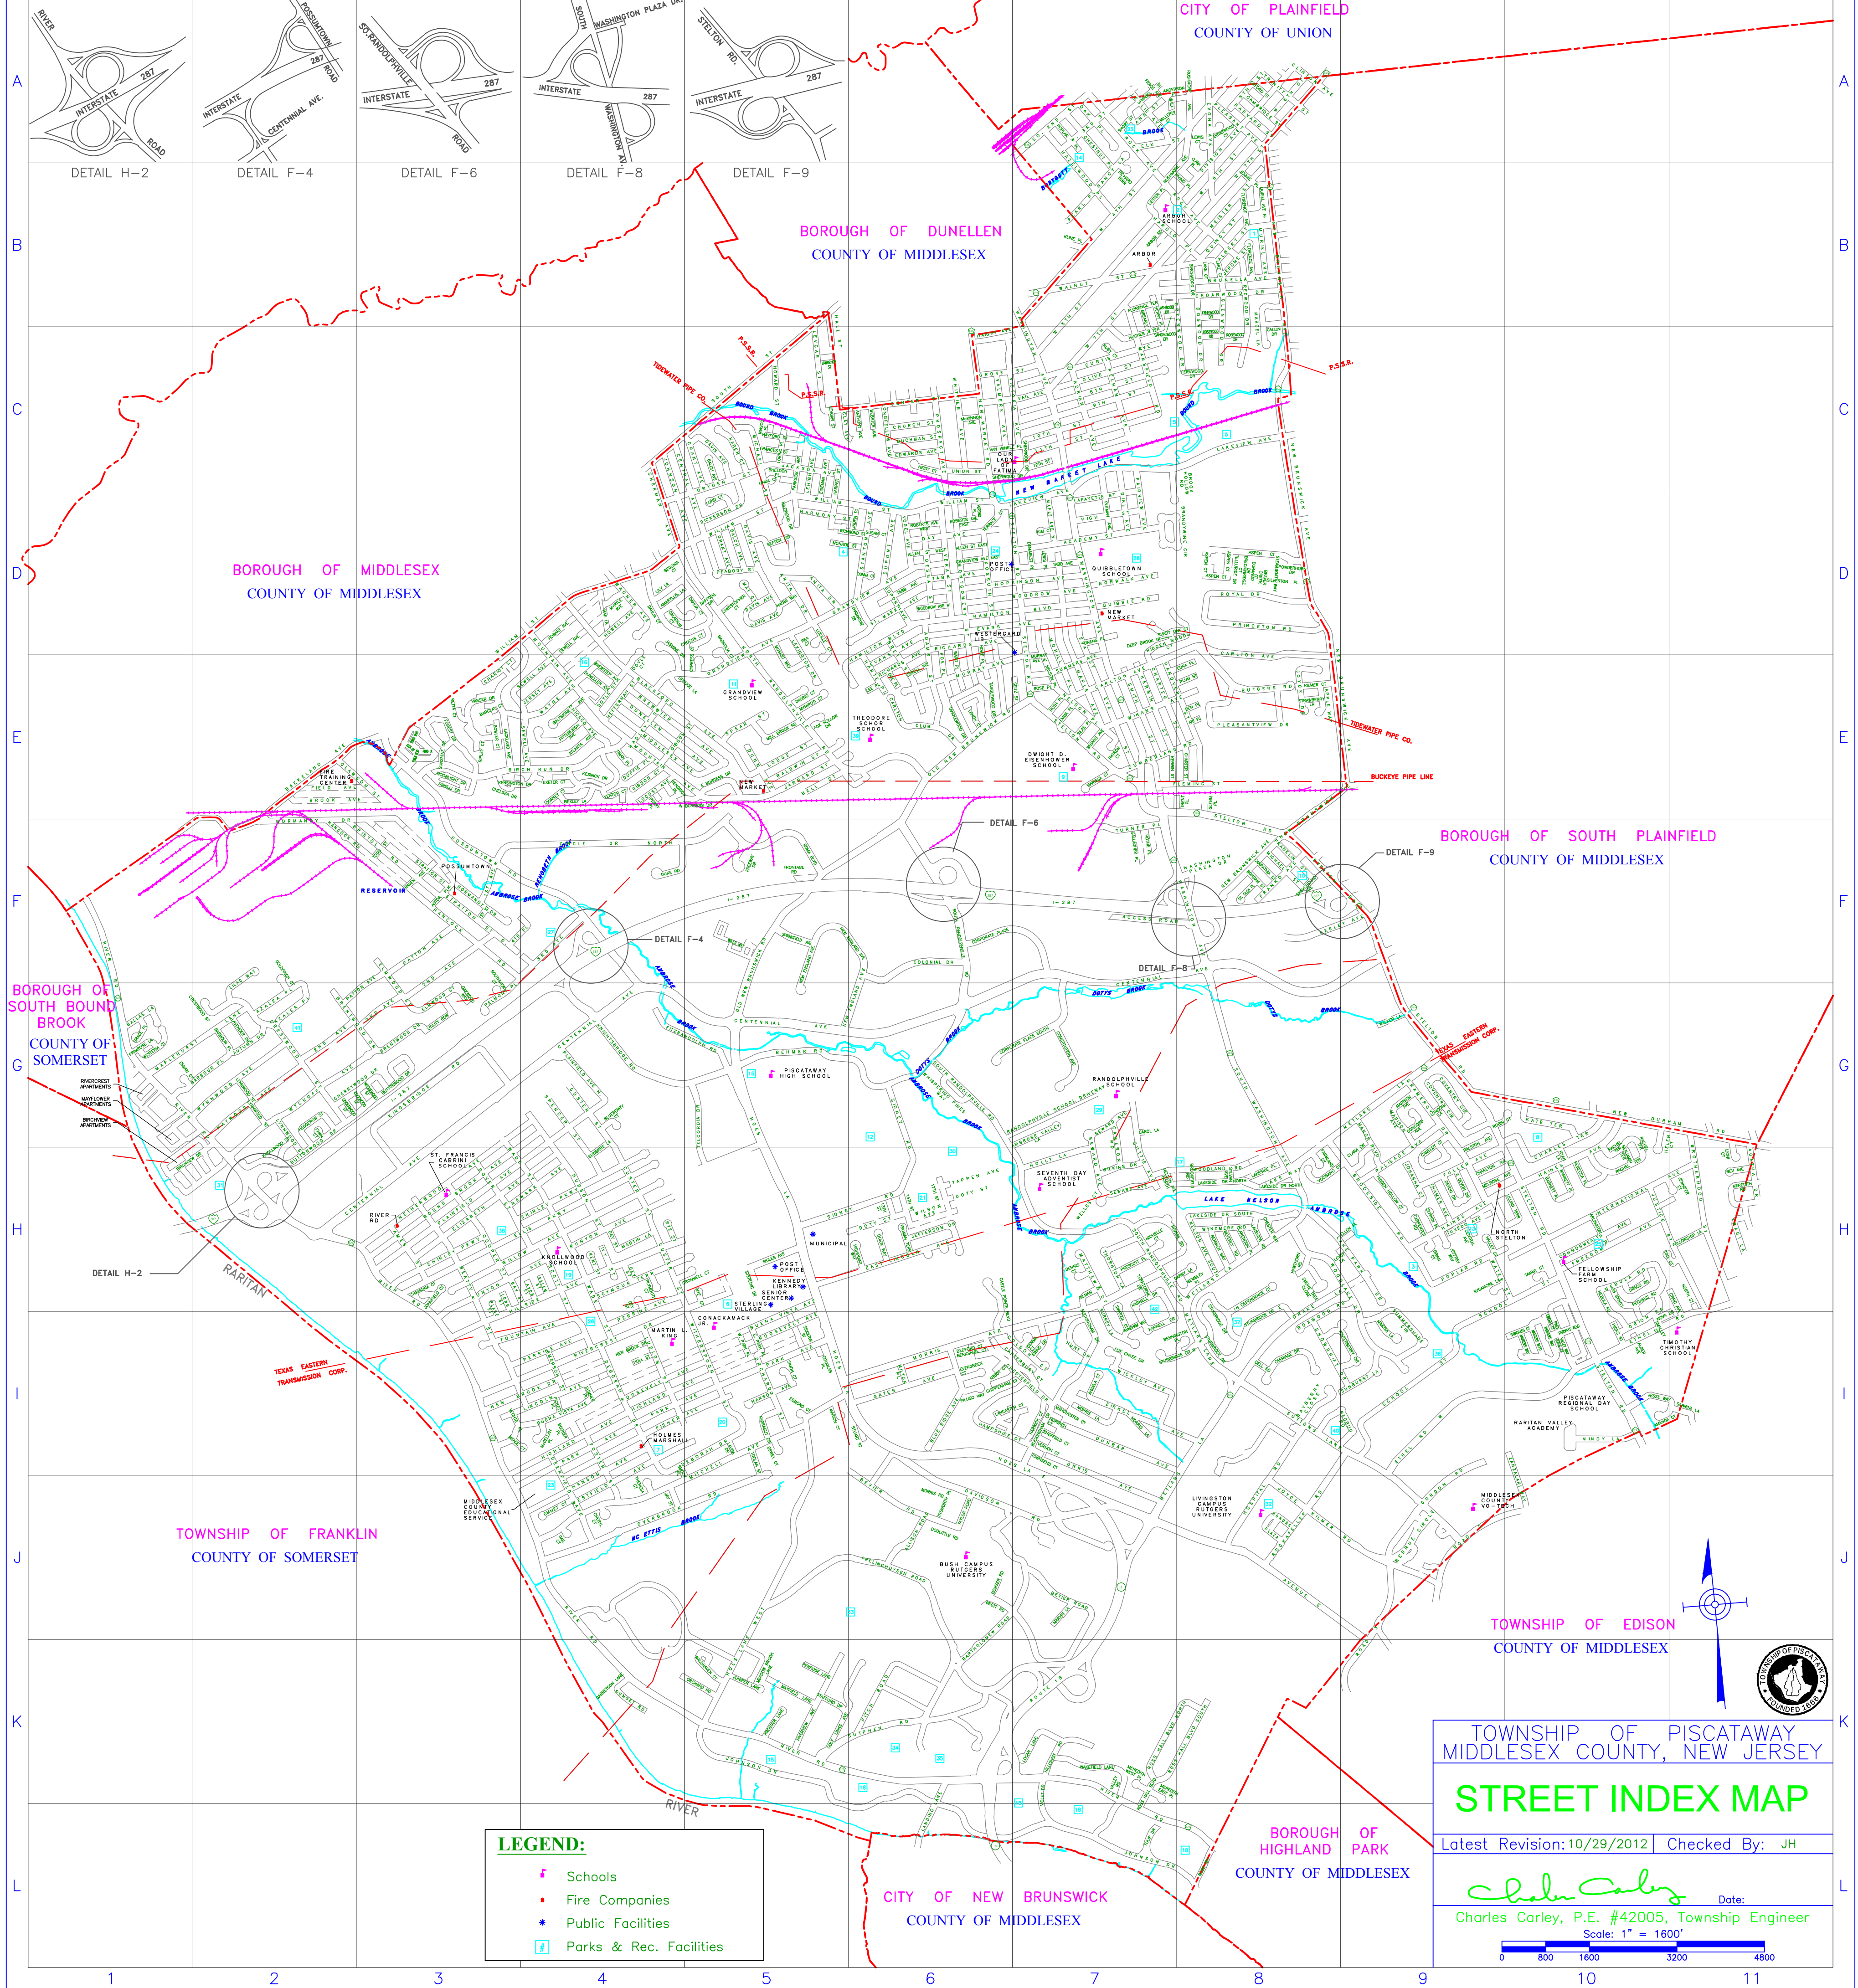

STREET INDEX

Table listing street names and their corresponding grid coordinates (e.g., ABBOT COURT, ABBOT COURT, ABBOT COURT, etc.).

LEGEND:
Schools (Green square)
Fire Companies (Red square)
Public Facilities (Blue square)
Parks & Rec. Facilities (Purple square)

TOWNSHIP OF PISCATAWAY
MIDDLESEX COUNTY, NEW JERSEY
STREET INDEX MAP
Latest Revision: 10/29/2012 Checked By: JH
Charles Carley, P.E. #42005, Township Engineer
Scale: 1" = 1600'