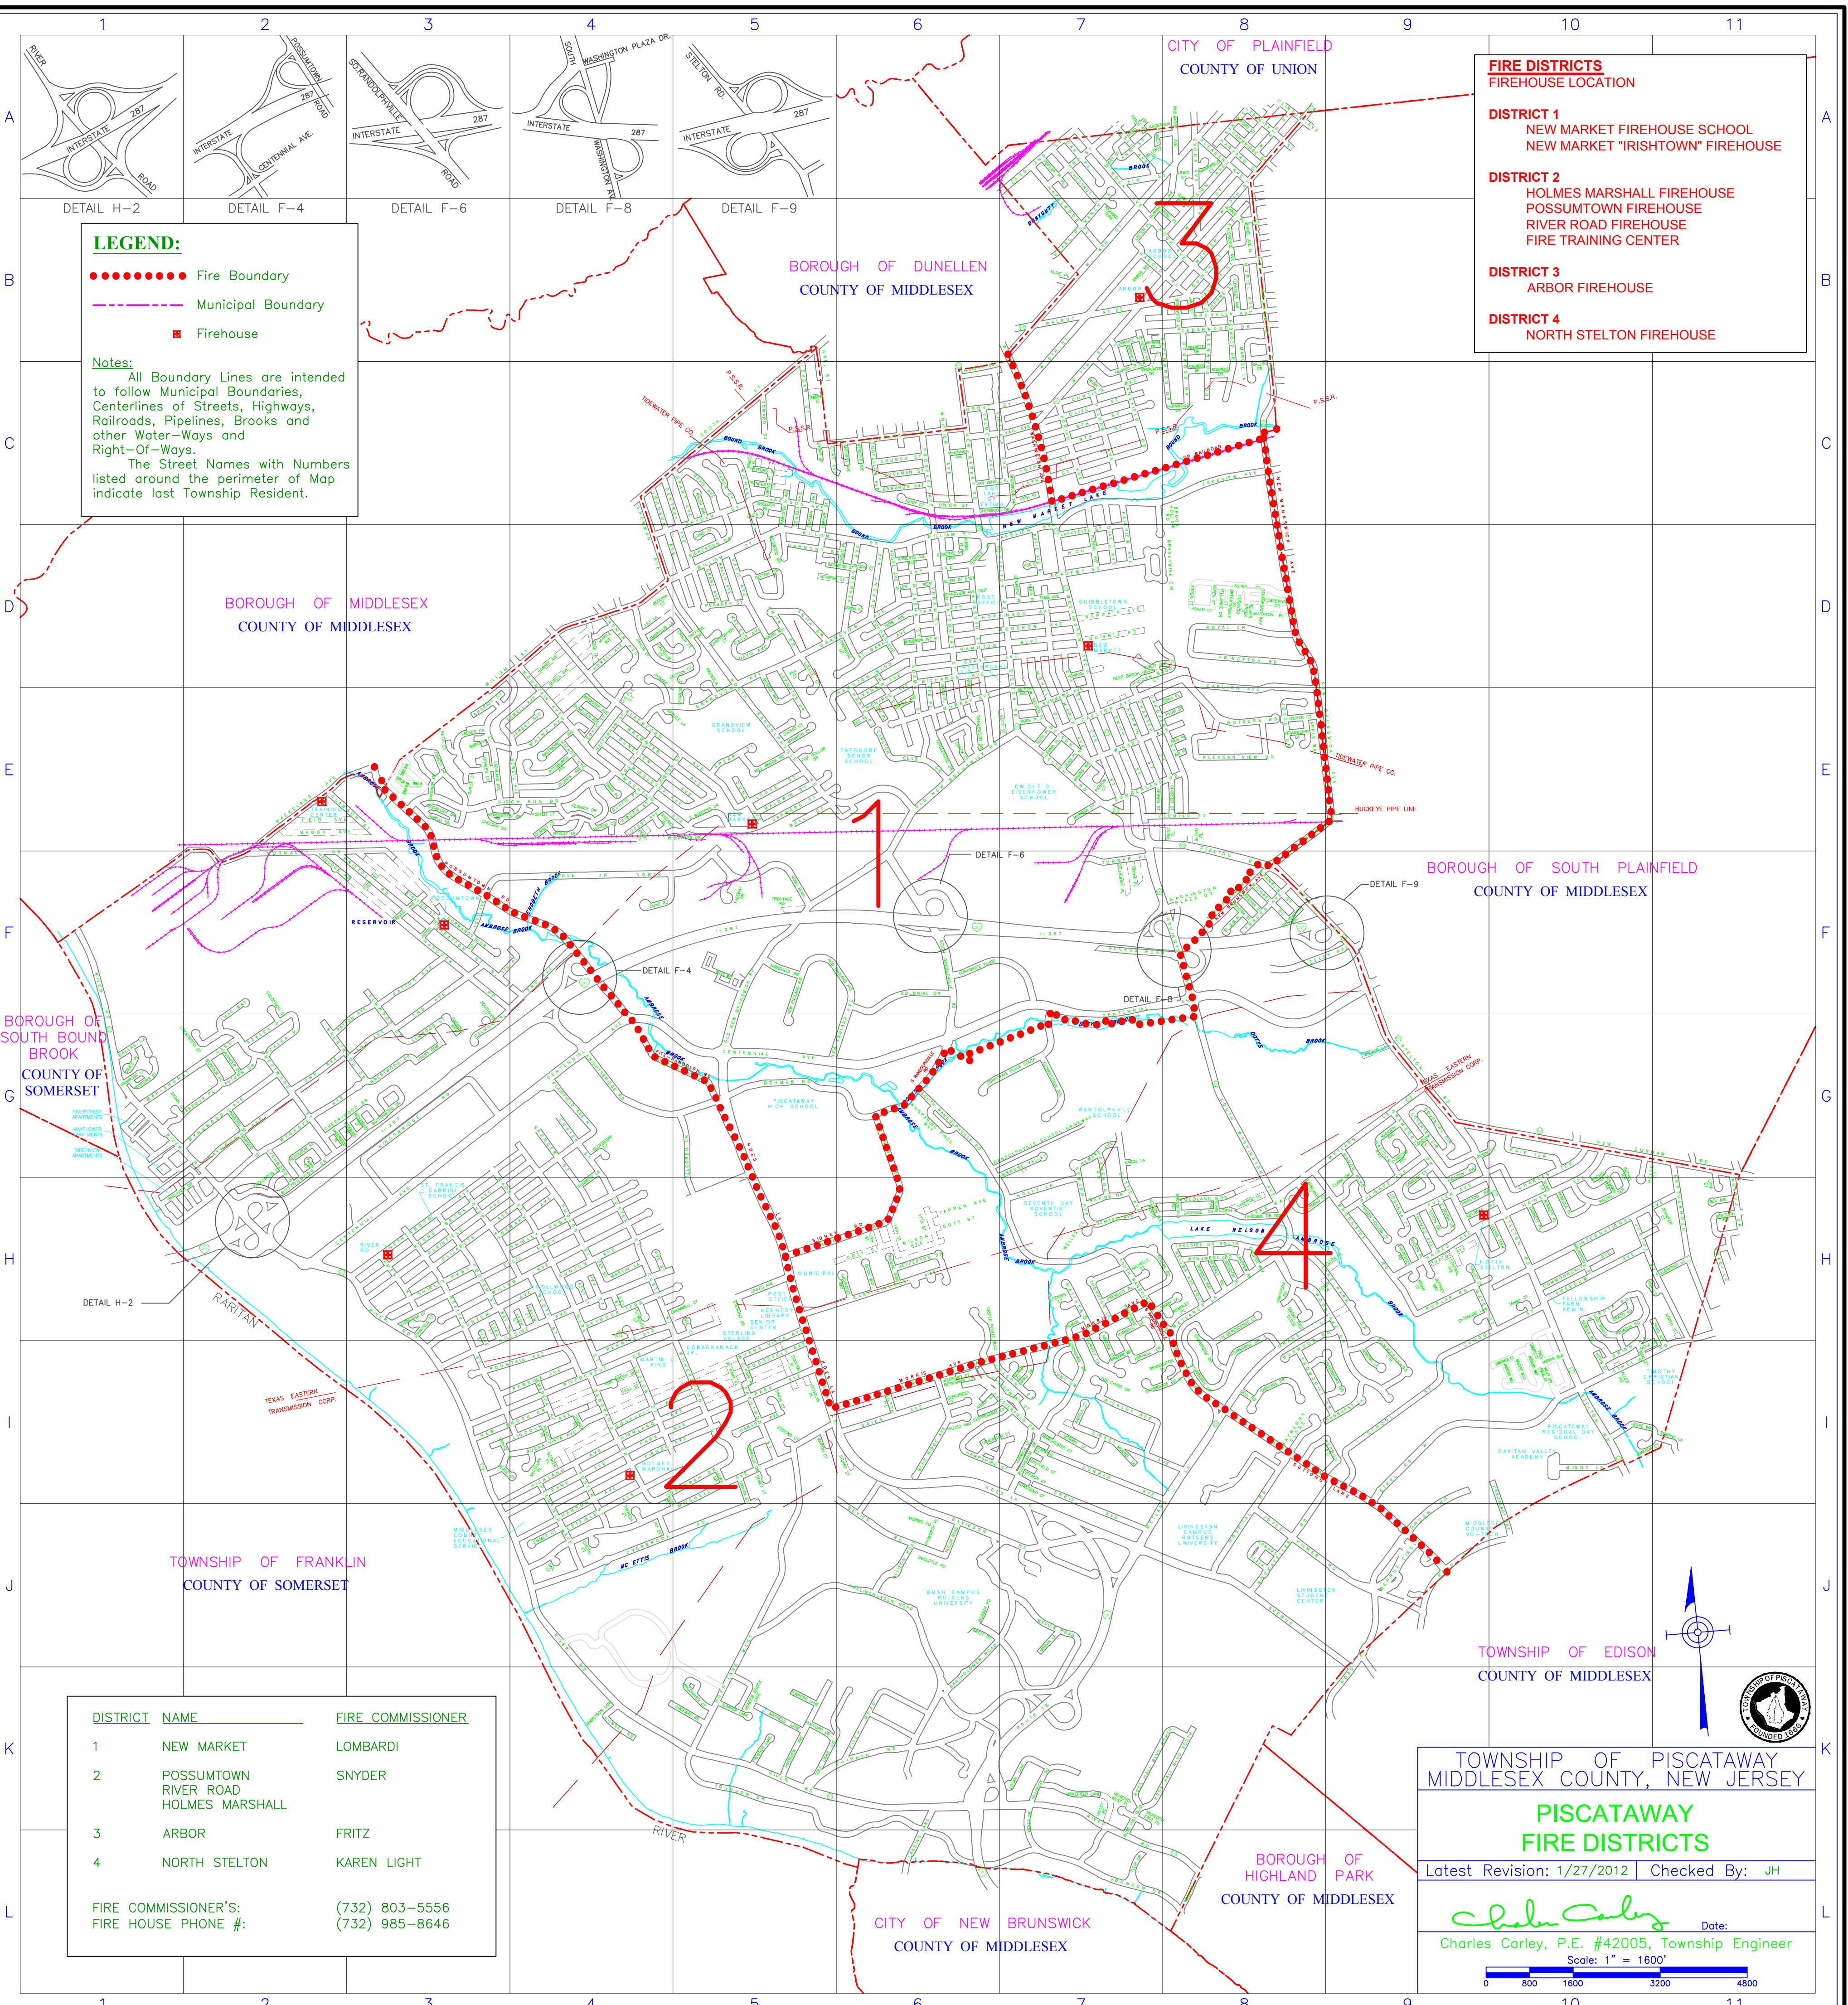

STREET INDEX

Table listing street names and their corresponding grid coordinates (e.g., A-1, B-2, C-3) across various sections of the index.

LEGEND: Fire Boundary, Municipal Boundary, Firehouse. Notes: All Boundary Lines are intended to follow Municipal Boundaries, Centerlines of Streets, Highways, Railroads, Pipelines, Brooks and other Water-Ways and Right-Of-Ways. The Street Names with Numbers listed around the perimeter of Map indicate last Township Resident.

- FIRE DISTRICTS FIREHOUSE LOCATION
DISTRICT 1 NEW MARKET FIREHOUSE SCHOOL NEW MARKET 'IRISTOWN' FIREHOUSE
DISTRICT 2 HOLMES MARSHALL FIREHOUSE POSSUMTOWN FIREHOUSE RIVER ROAD FIREHOUSE FIRE TRAINING CENTER
DISTRICT 3 ARBOR FIREHOUSE
DISTRICT 4 NORTH STELTON FIREHOUSE

Table with columns: DISTRICT NAME, FIRE COMMISSIONER. Lists District 1 (New Market, Lombardi), District 2 (Possumtown, Snyder), District 3 (Arbor, Fritz), and District 4 (North Stelton, Karen Light).

TOWNSHIP OF PISCATAWAY MIDDLESEX COUNTY, NEW JERSEY
PISCATAWAY FIRE DISTRICTS
Latest Revision: 1/27/2012 | Checked By: JH
Charles Carley, P.E. #42005, Township Engineer
Scale: 1" = 1600'